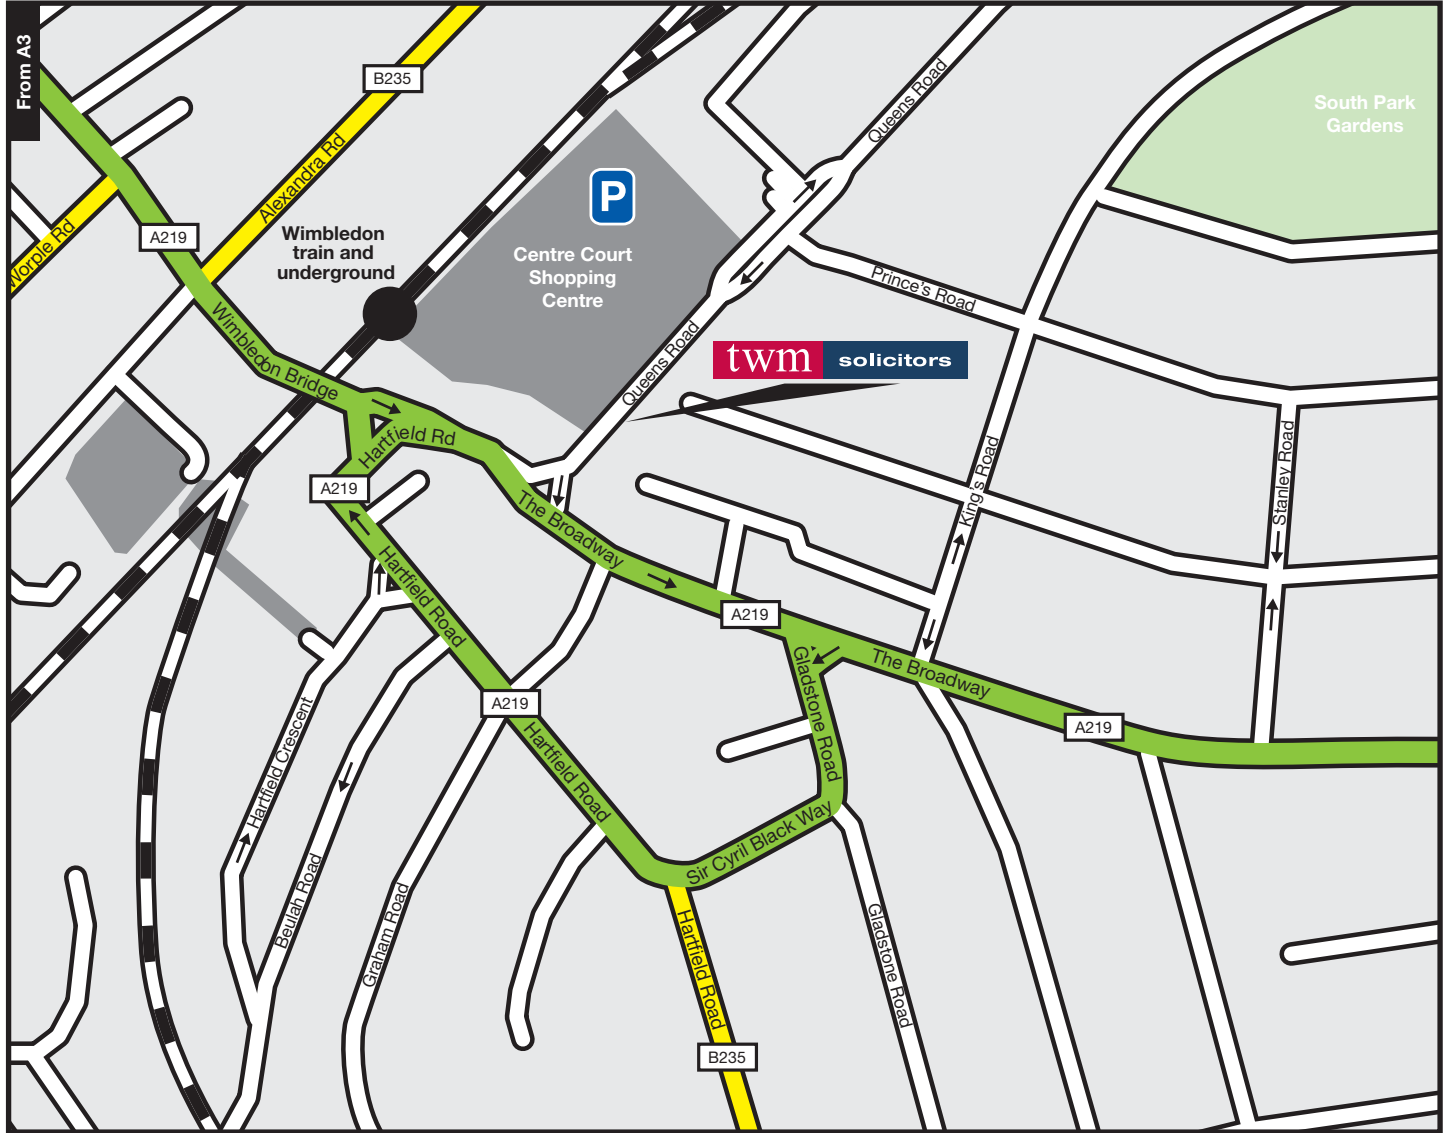

TWM Solicitors LLP
7 and 9 Queens Road
Wimbledon
London
SW19 8NG

Tel: 020 8946 6454

Finding our offices - Wimbledon

Wimbledon is a 25 minute drive from the junction of the A3 and the M25. It is approximately 50 minutes by car from Heathrow airport and 60 minutes from Gatwick airport. There is a fast rail connection to Waterloo station in London with a journey time of fifteen minutes. The office is 2 minutes' walk from Wimbledon railway and underground station, opposite the side entrance of the Centre Court Shopping Centre, and next to Santander at the end of Queens Road with its junction with the Broadway. We do not have our own car park but the Centre Court Shopping Centre Car Park, accessed via Queens Road, is very convenient.