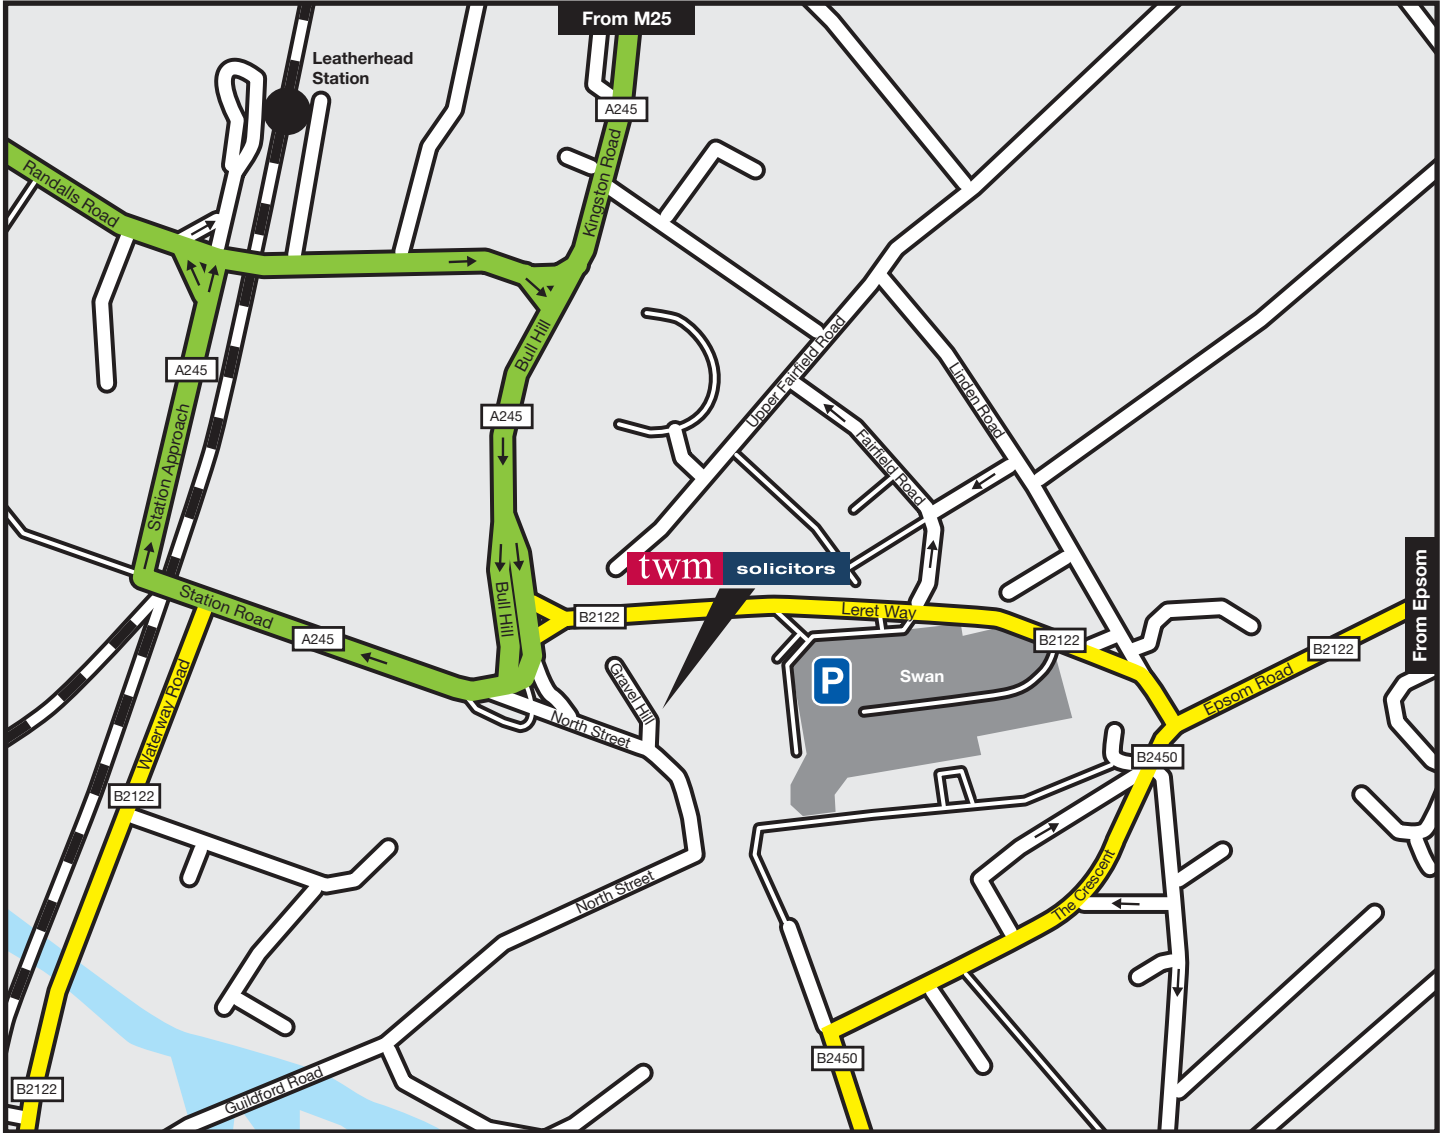

TWM Solicitors LLP
Sweech House
Gravel Hill
Leatherhead
Surrey KT22 7HF

Tel: 01372 374148

Finding our offices - Leatherhead

Leatherhead is located off junction 9 of the M25. It is within easy reach of Heathrow and Gatwick airports. There is a fast rail connection to Waterloo station in London with a journey time of 35 minutes. Sweech House is at the junction of Gravel Hill and North Street, next door to Lloyds TSB. We have a small car park at the rear of the building but there are also a number of local shopping car parks within easy reach.